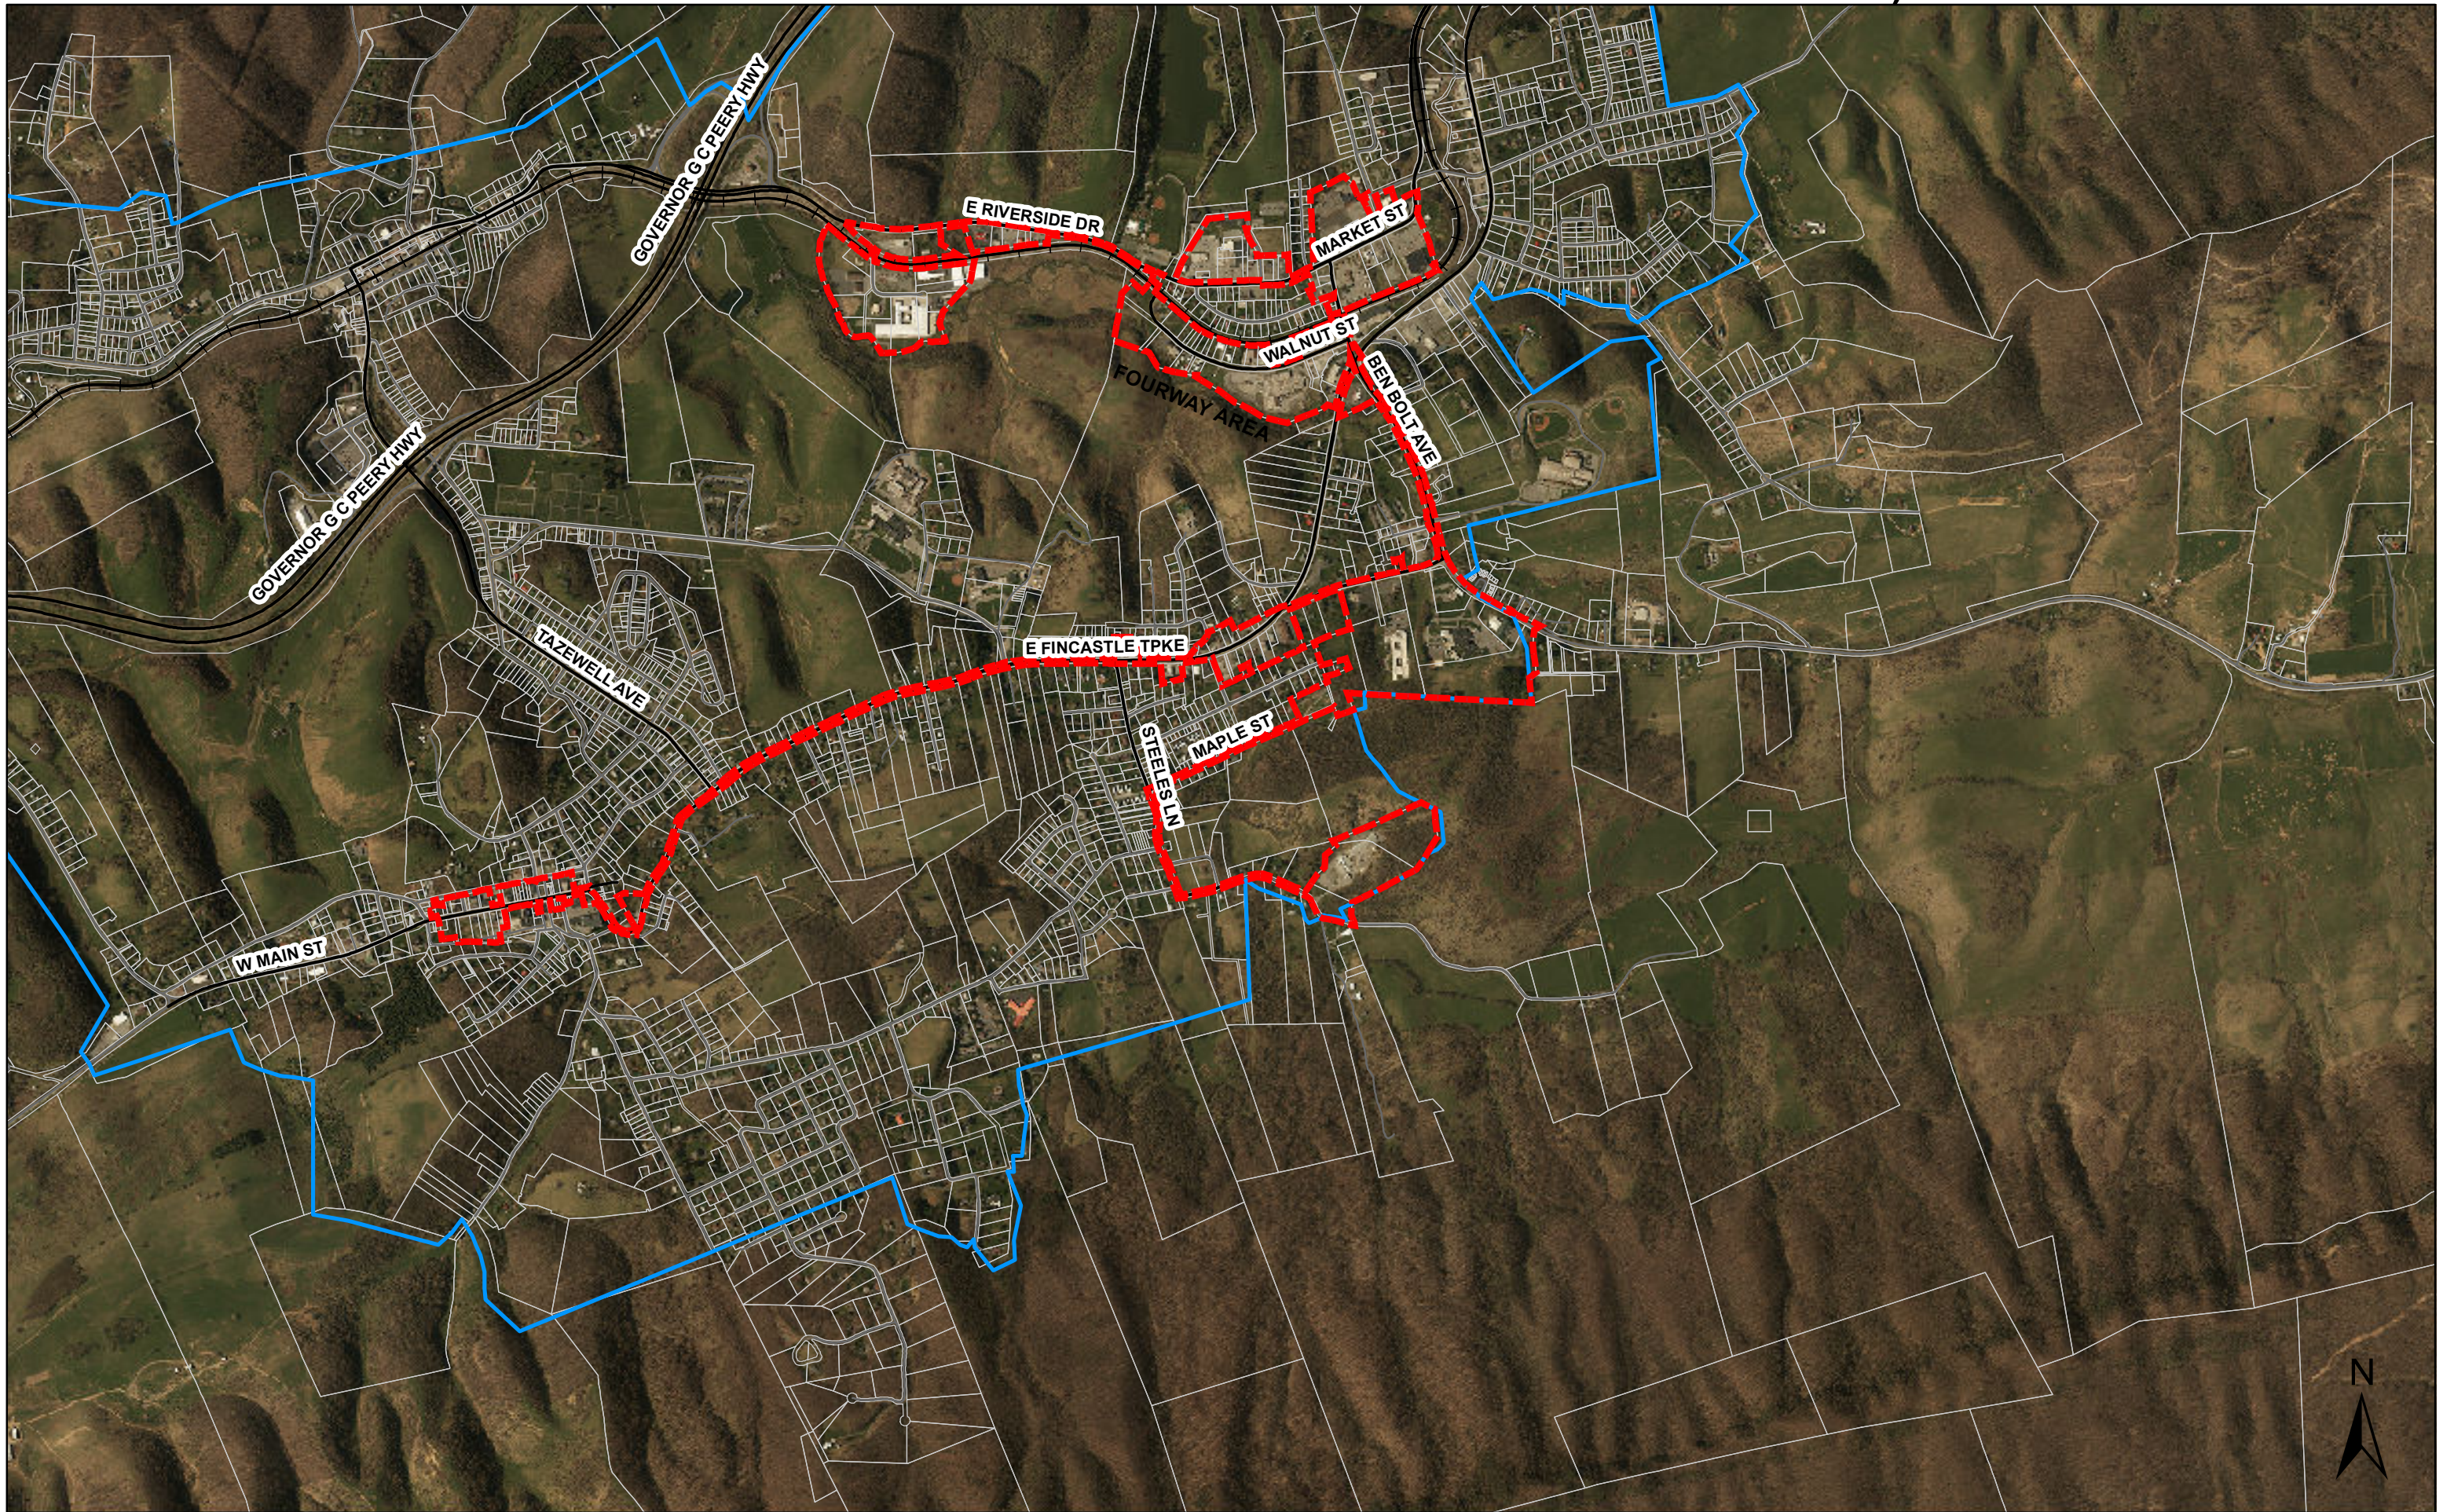

TAZEWELL COUNTY VIRGINIA ENTERPRISE ZONE (TAZEWELL AREA)

0 1,250 2,500 5,000 7,500 Feet