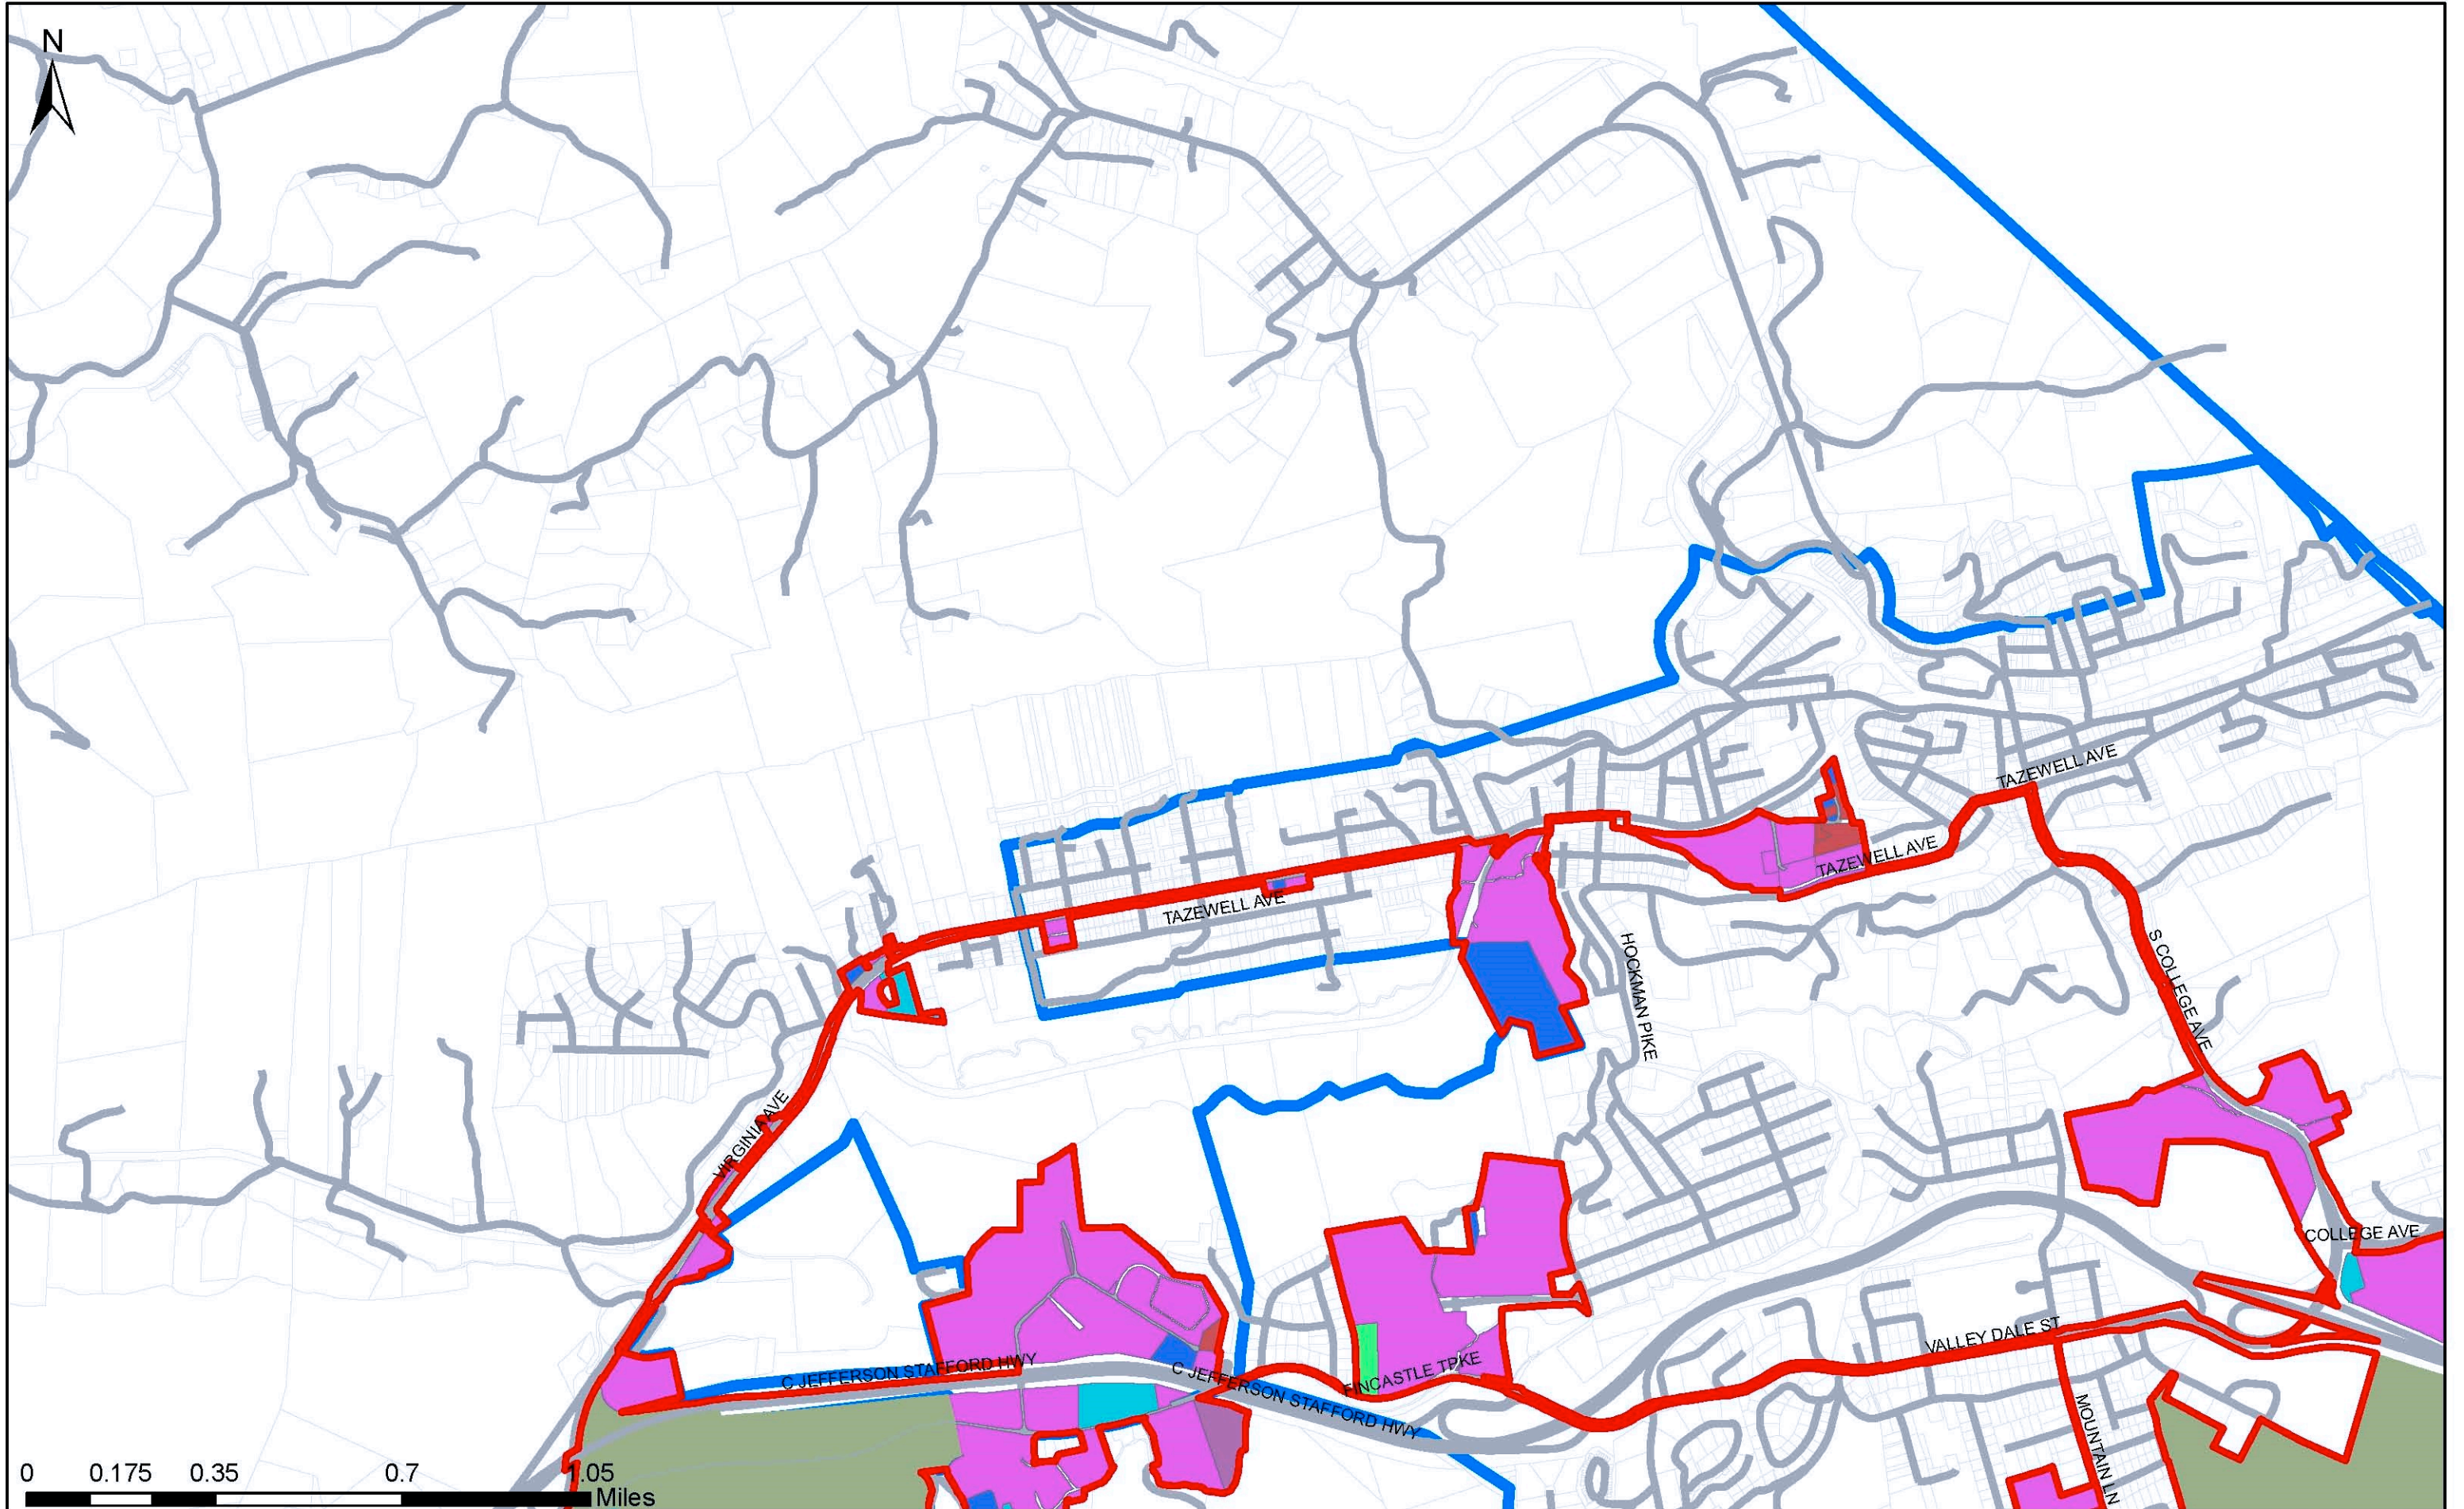

Enterprise Zone(Bluefield Area)

0 0.175 0.35 0.7 1.05 Miles